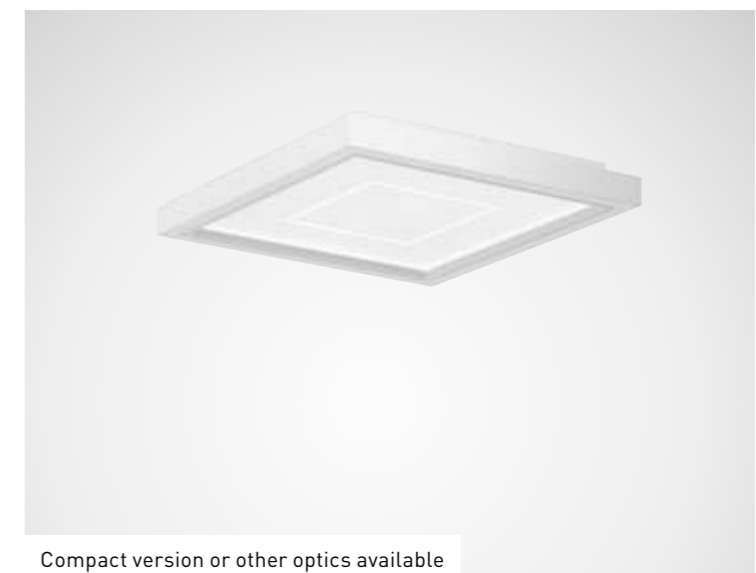

Compact version or other optics available